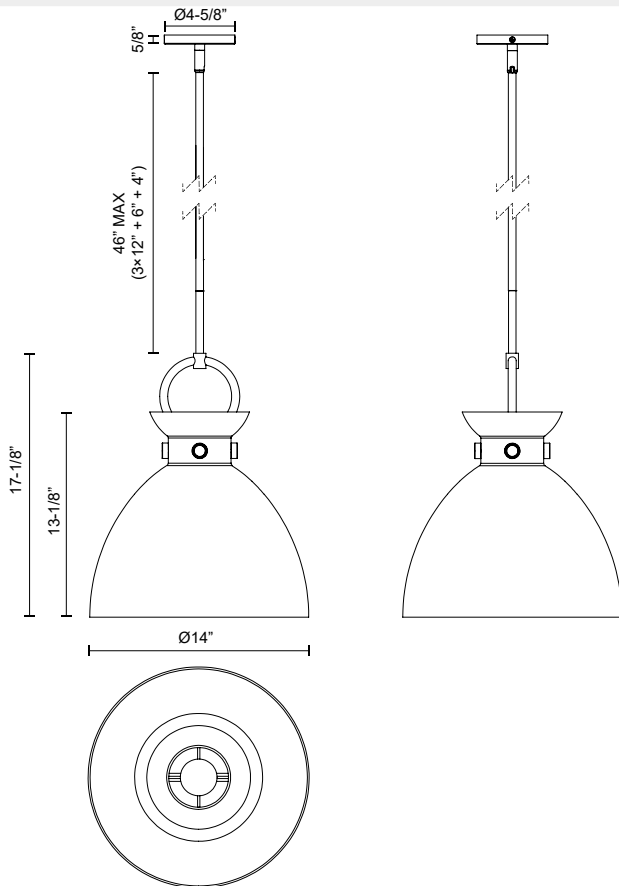

WWW.ALORAMOOD.COM

© 2023 KUZCO LIGHTING. ALL RIGHTS RESERVED.