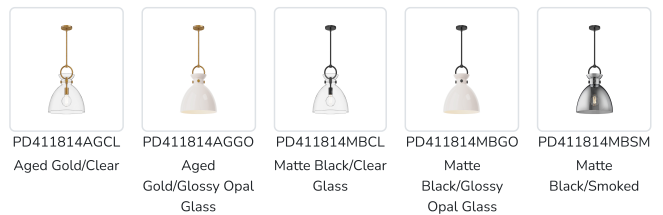

alora mood

P. 1.855.855.8926

CANADA: 19054 28TH Avenue Surrey - BC V3Z 6M3

USA: 3035 E. Lone Mountain Rd - Las Vegas, NV, 89081

WALDO PD411814

FIXTURE DIMENSIONS	D14" x H17-1/8"
LAMP TYPE	E26
MAX WATTAGE	60W
BULB QTY	1
BULBS INCLUDED	No
VOLTAGE	120V
MATERIAL	Steel
GLASS DETAILS	Clear Glass, Glossy Opal Glass or Smoked Glass
ROD LENGTH	46" Max (3x12" + 1x6" + 1x4")
MINIMUM HANG HEIGHT	27"
SLOPED CEILING ADAPTABLE	Yes, Up to 45 Degrees
LOCATION	Dry
CANOPY DIMENSIONS	D4-5/8" x H5/8"
PAINT FINISH	AG01; MB01;

[D - Diameter, L - Length, W - Width, H - Height, E - Extension]

AVAILABLE FINISHES:

*For complete warranty terms, please visit: www.aloralighting.com/warranty